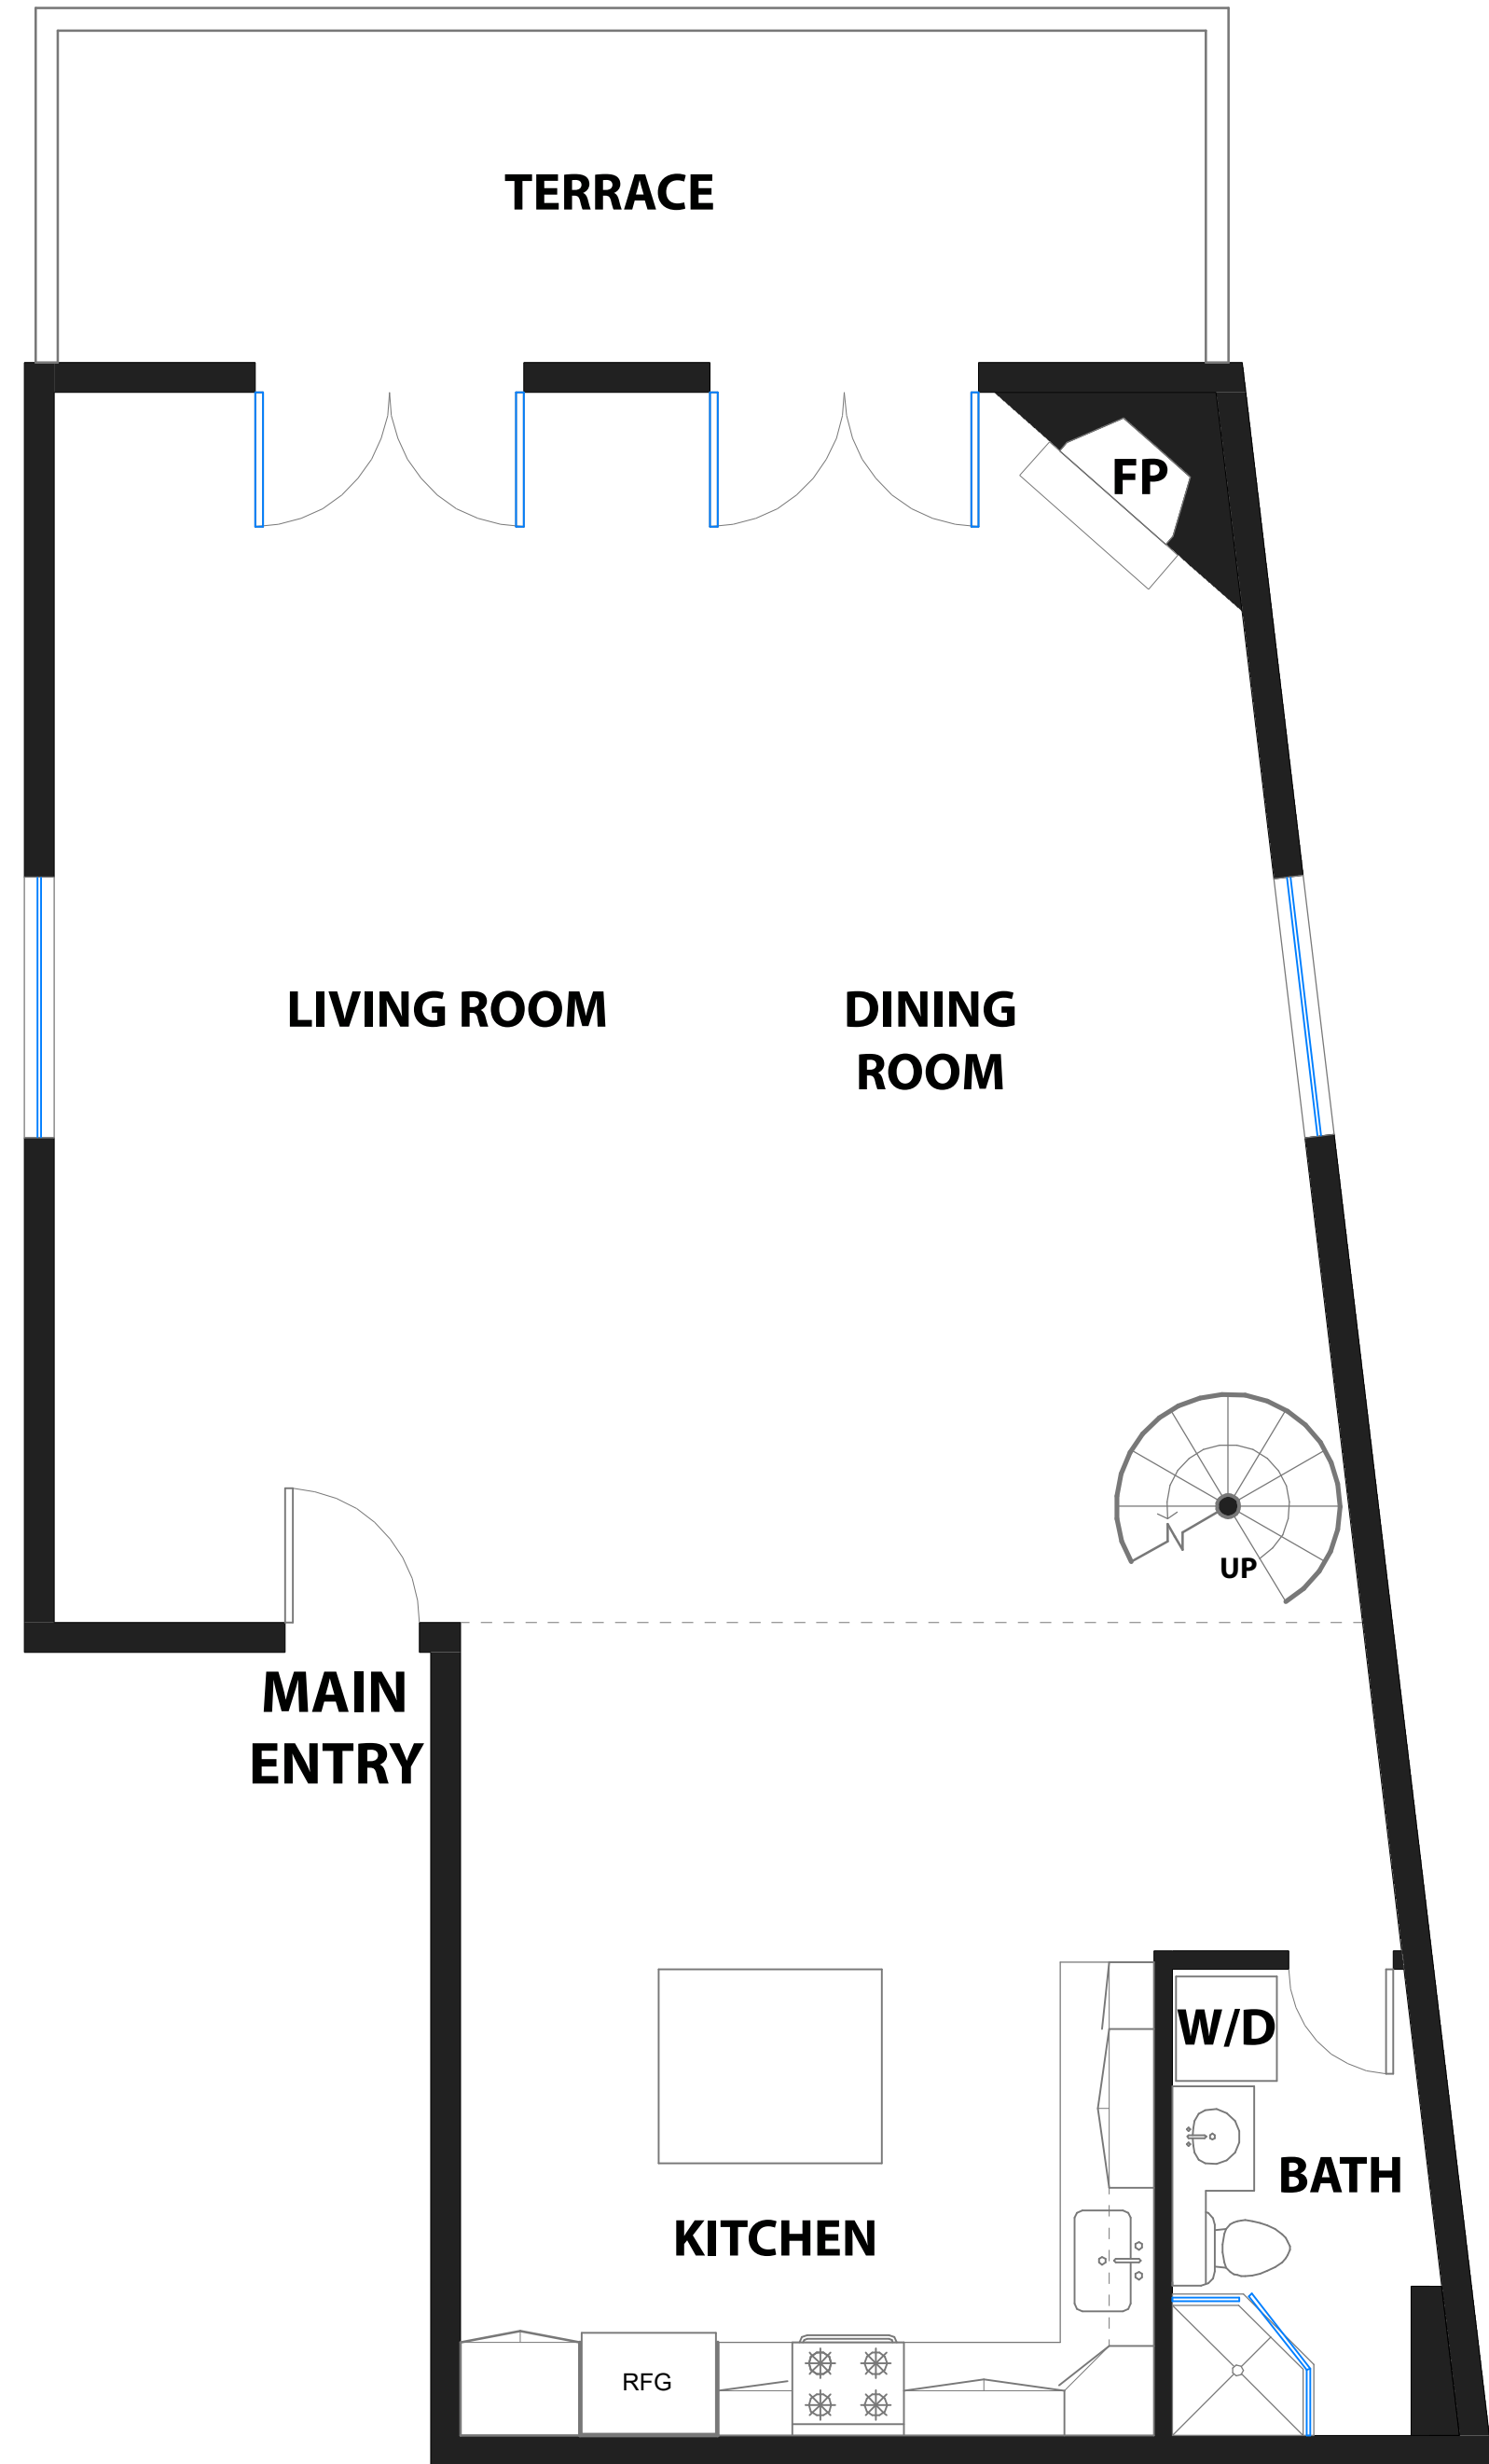

# 38 Lusk St PH#4

SAN FRANCISCO, CALIFORNIA

**LOFT LEVEL**

**MAIN LEVEL**