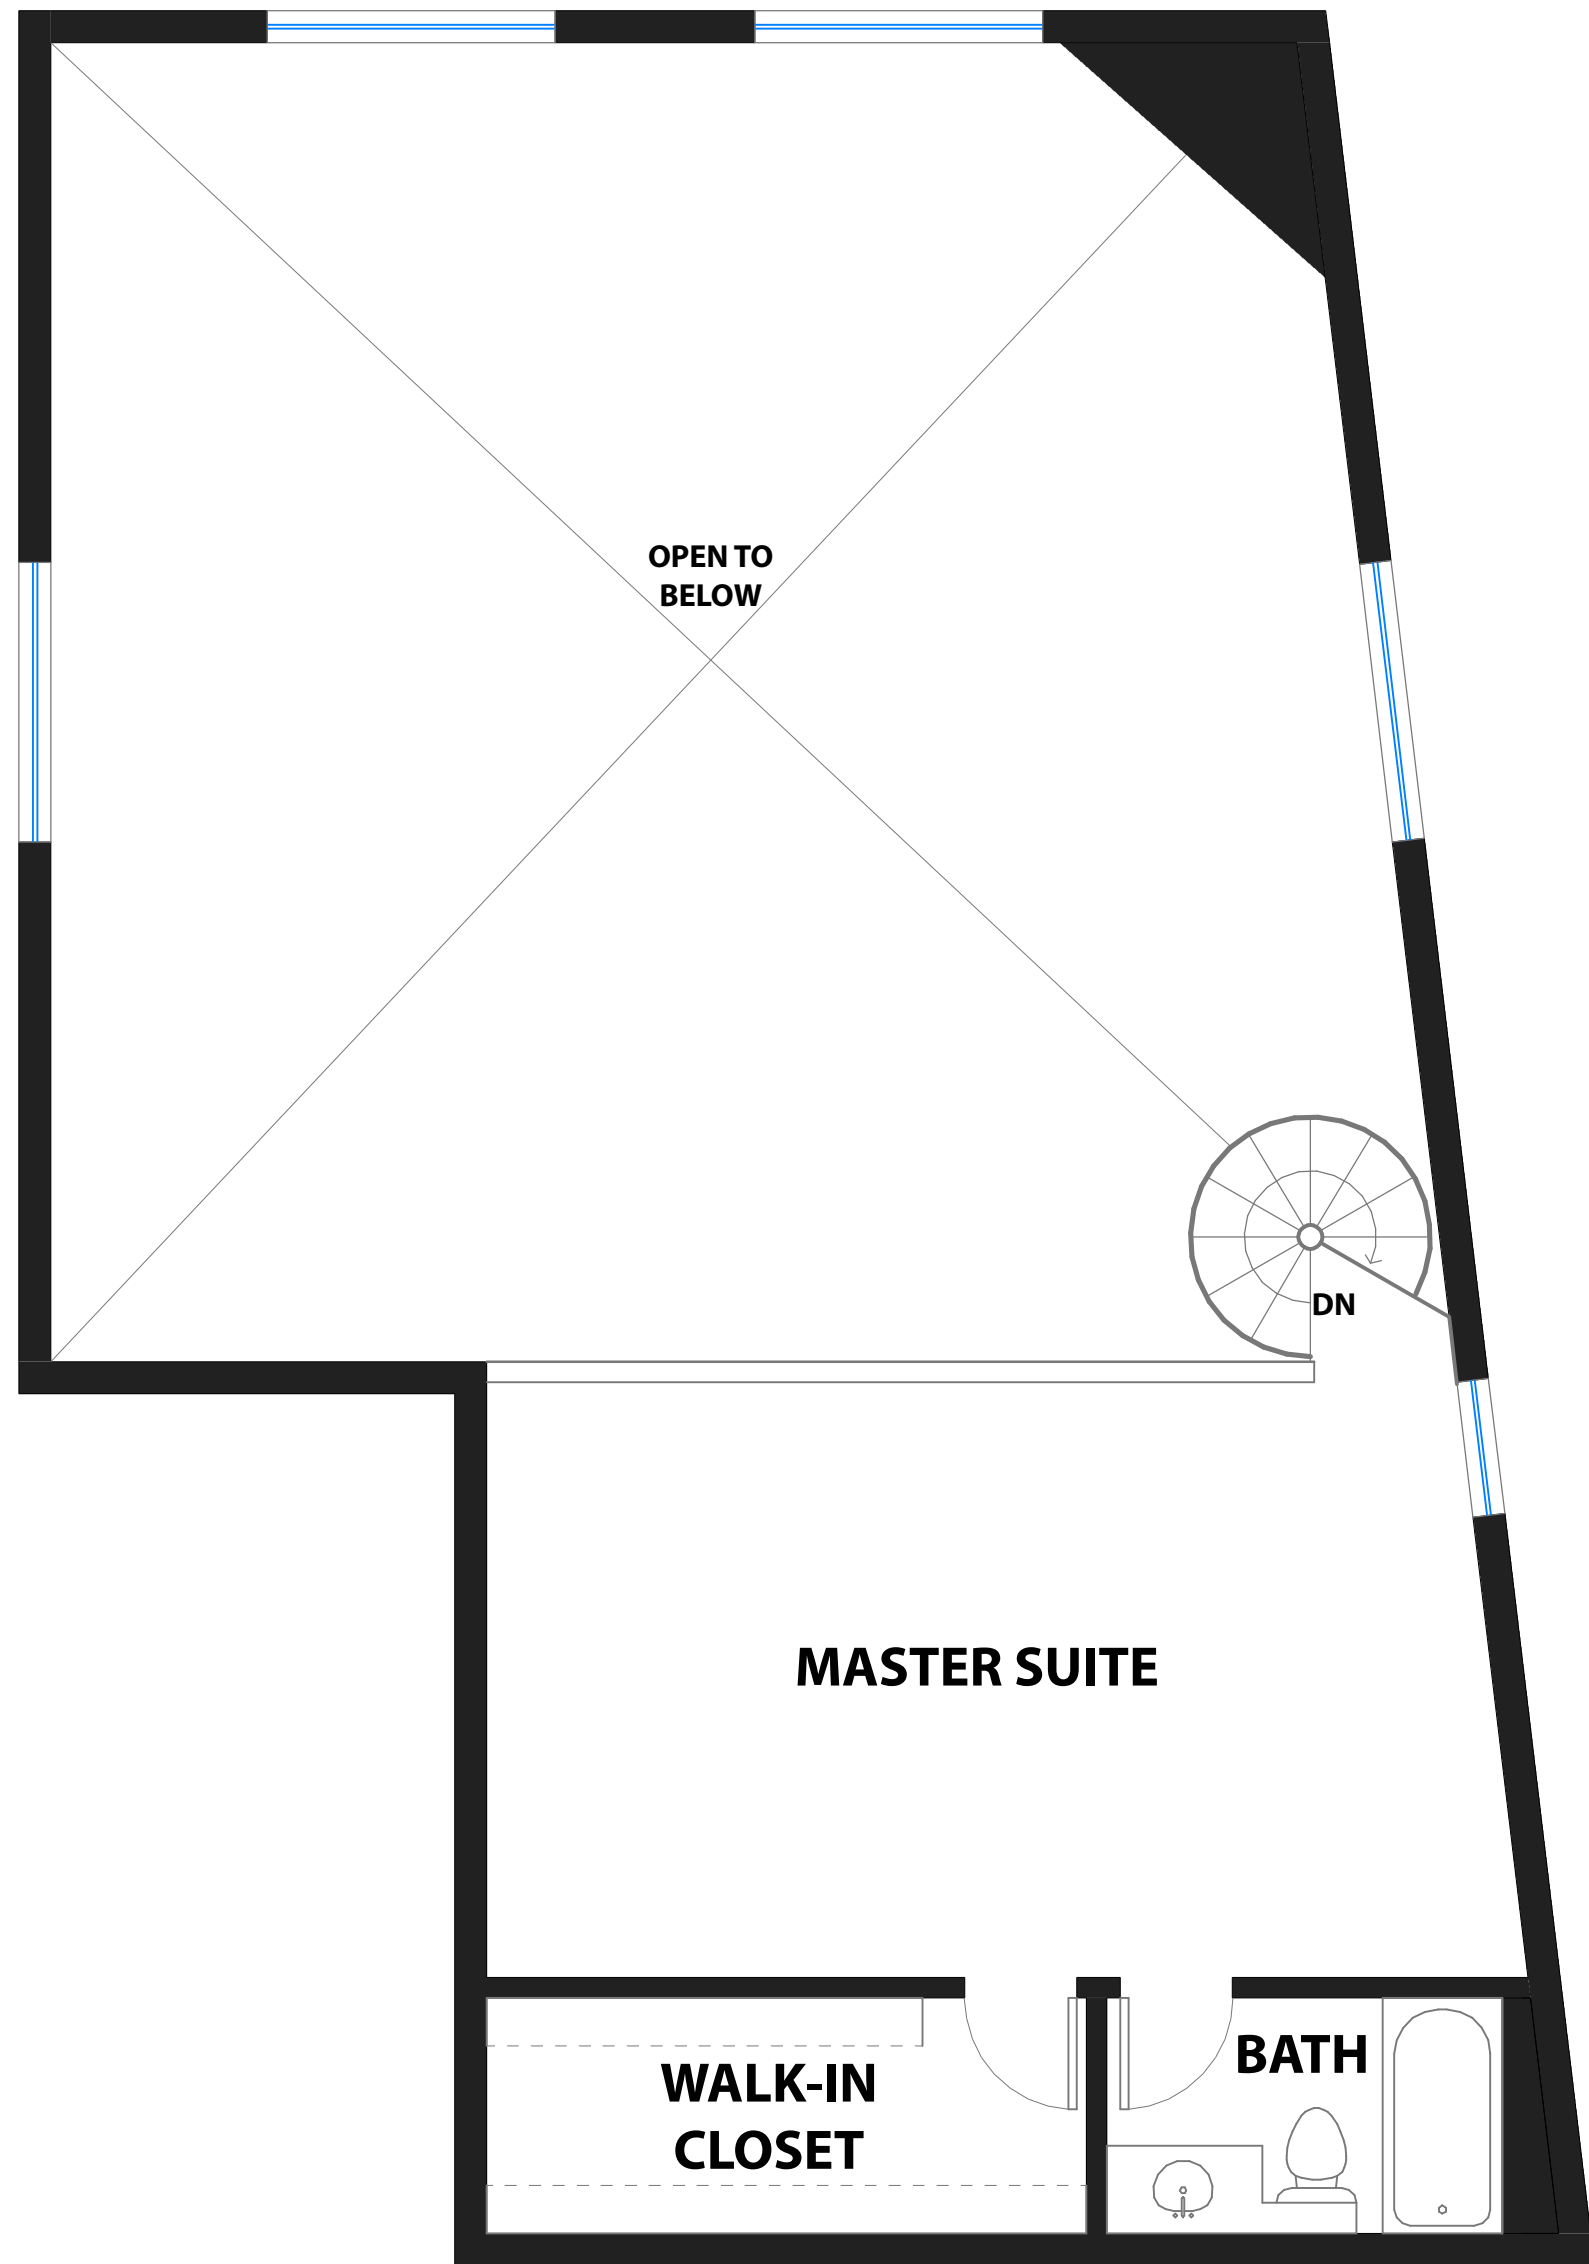

# 38 Lusk St PH#4

SAN FRANCISCO, CALIFORNIA

**LOFT LEVEL**

**MAIN LEVEL**